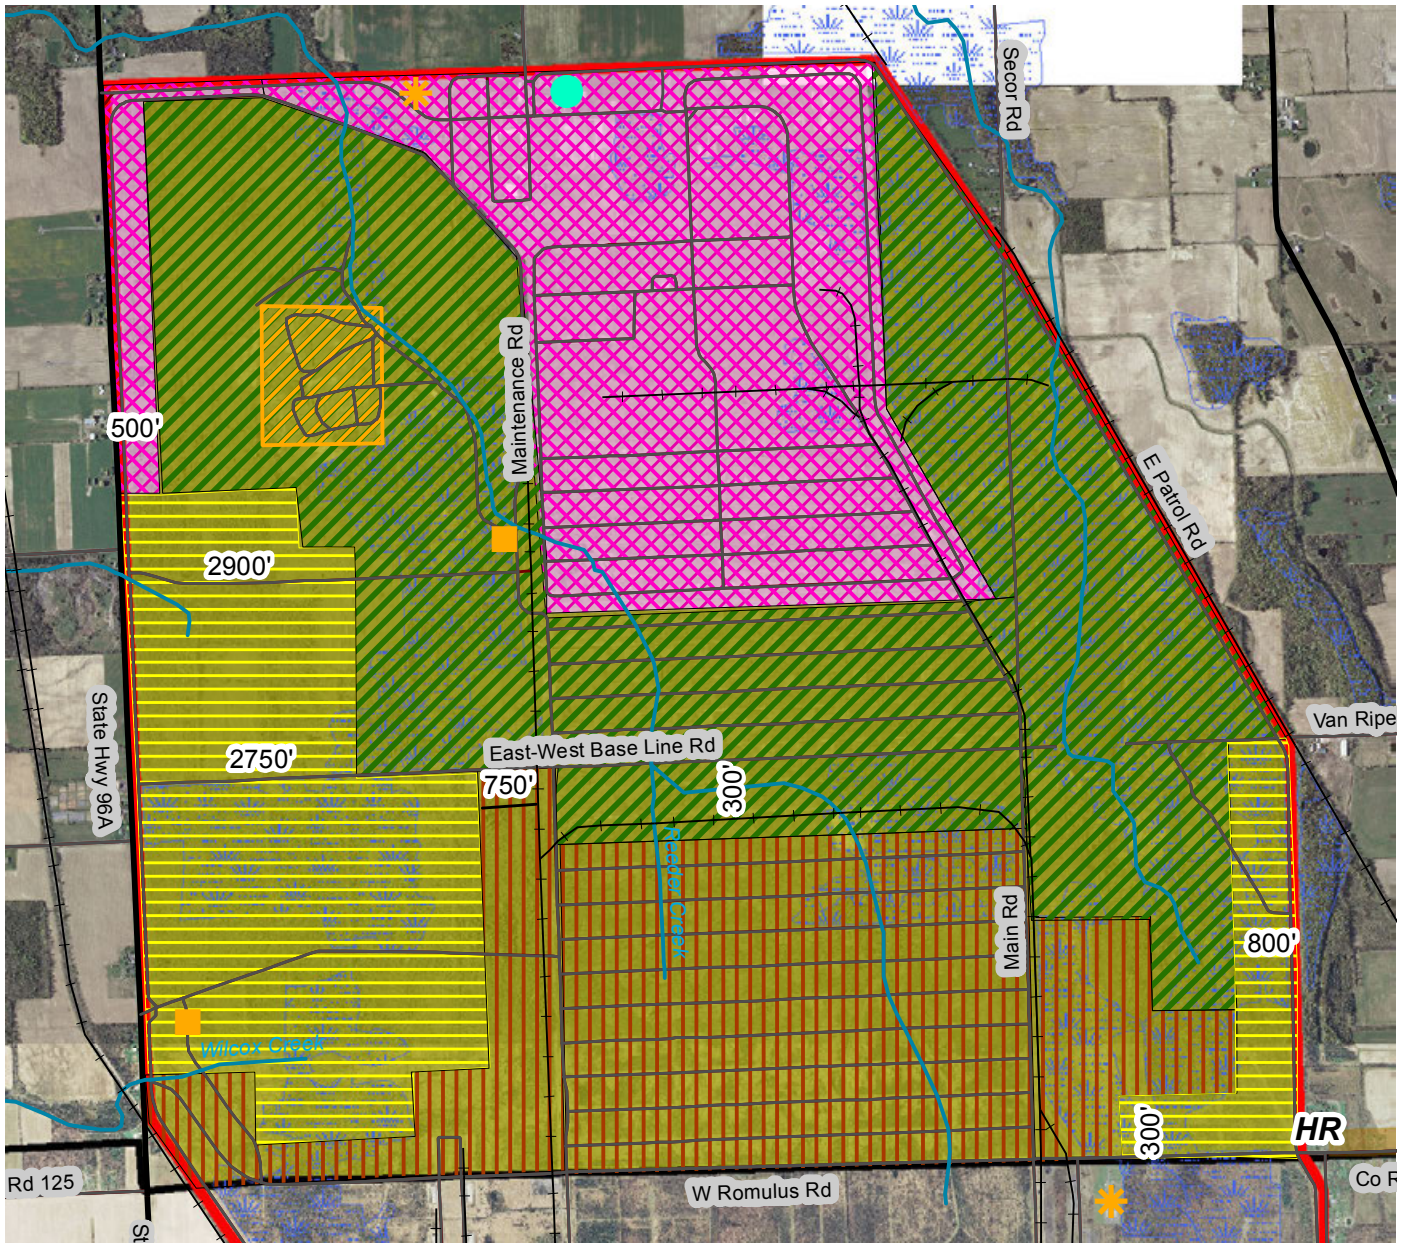

Town of Varick Proposed Zoning Map Revisions

Existing Zoning (underlying color)

- CRGE - Conservation, Recreation & Green Energy
- SBPI - Small Business Park & Institutional
- HR-Hamlet Residential

Modified New Zoning Proposal

- AR Agricultural Residential
- C Conservation
- SBPI Small Business, Professional, Institutional
- WITE Warehouse, Industrial, Transportation, Energy
- Environmental Restrictions Overlay

REVISED DRAFT: October 10, 2014