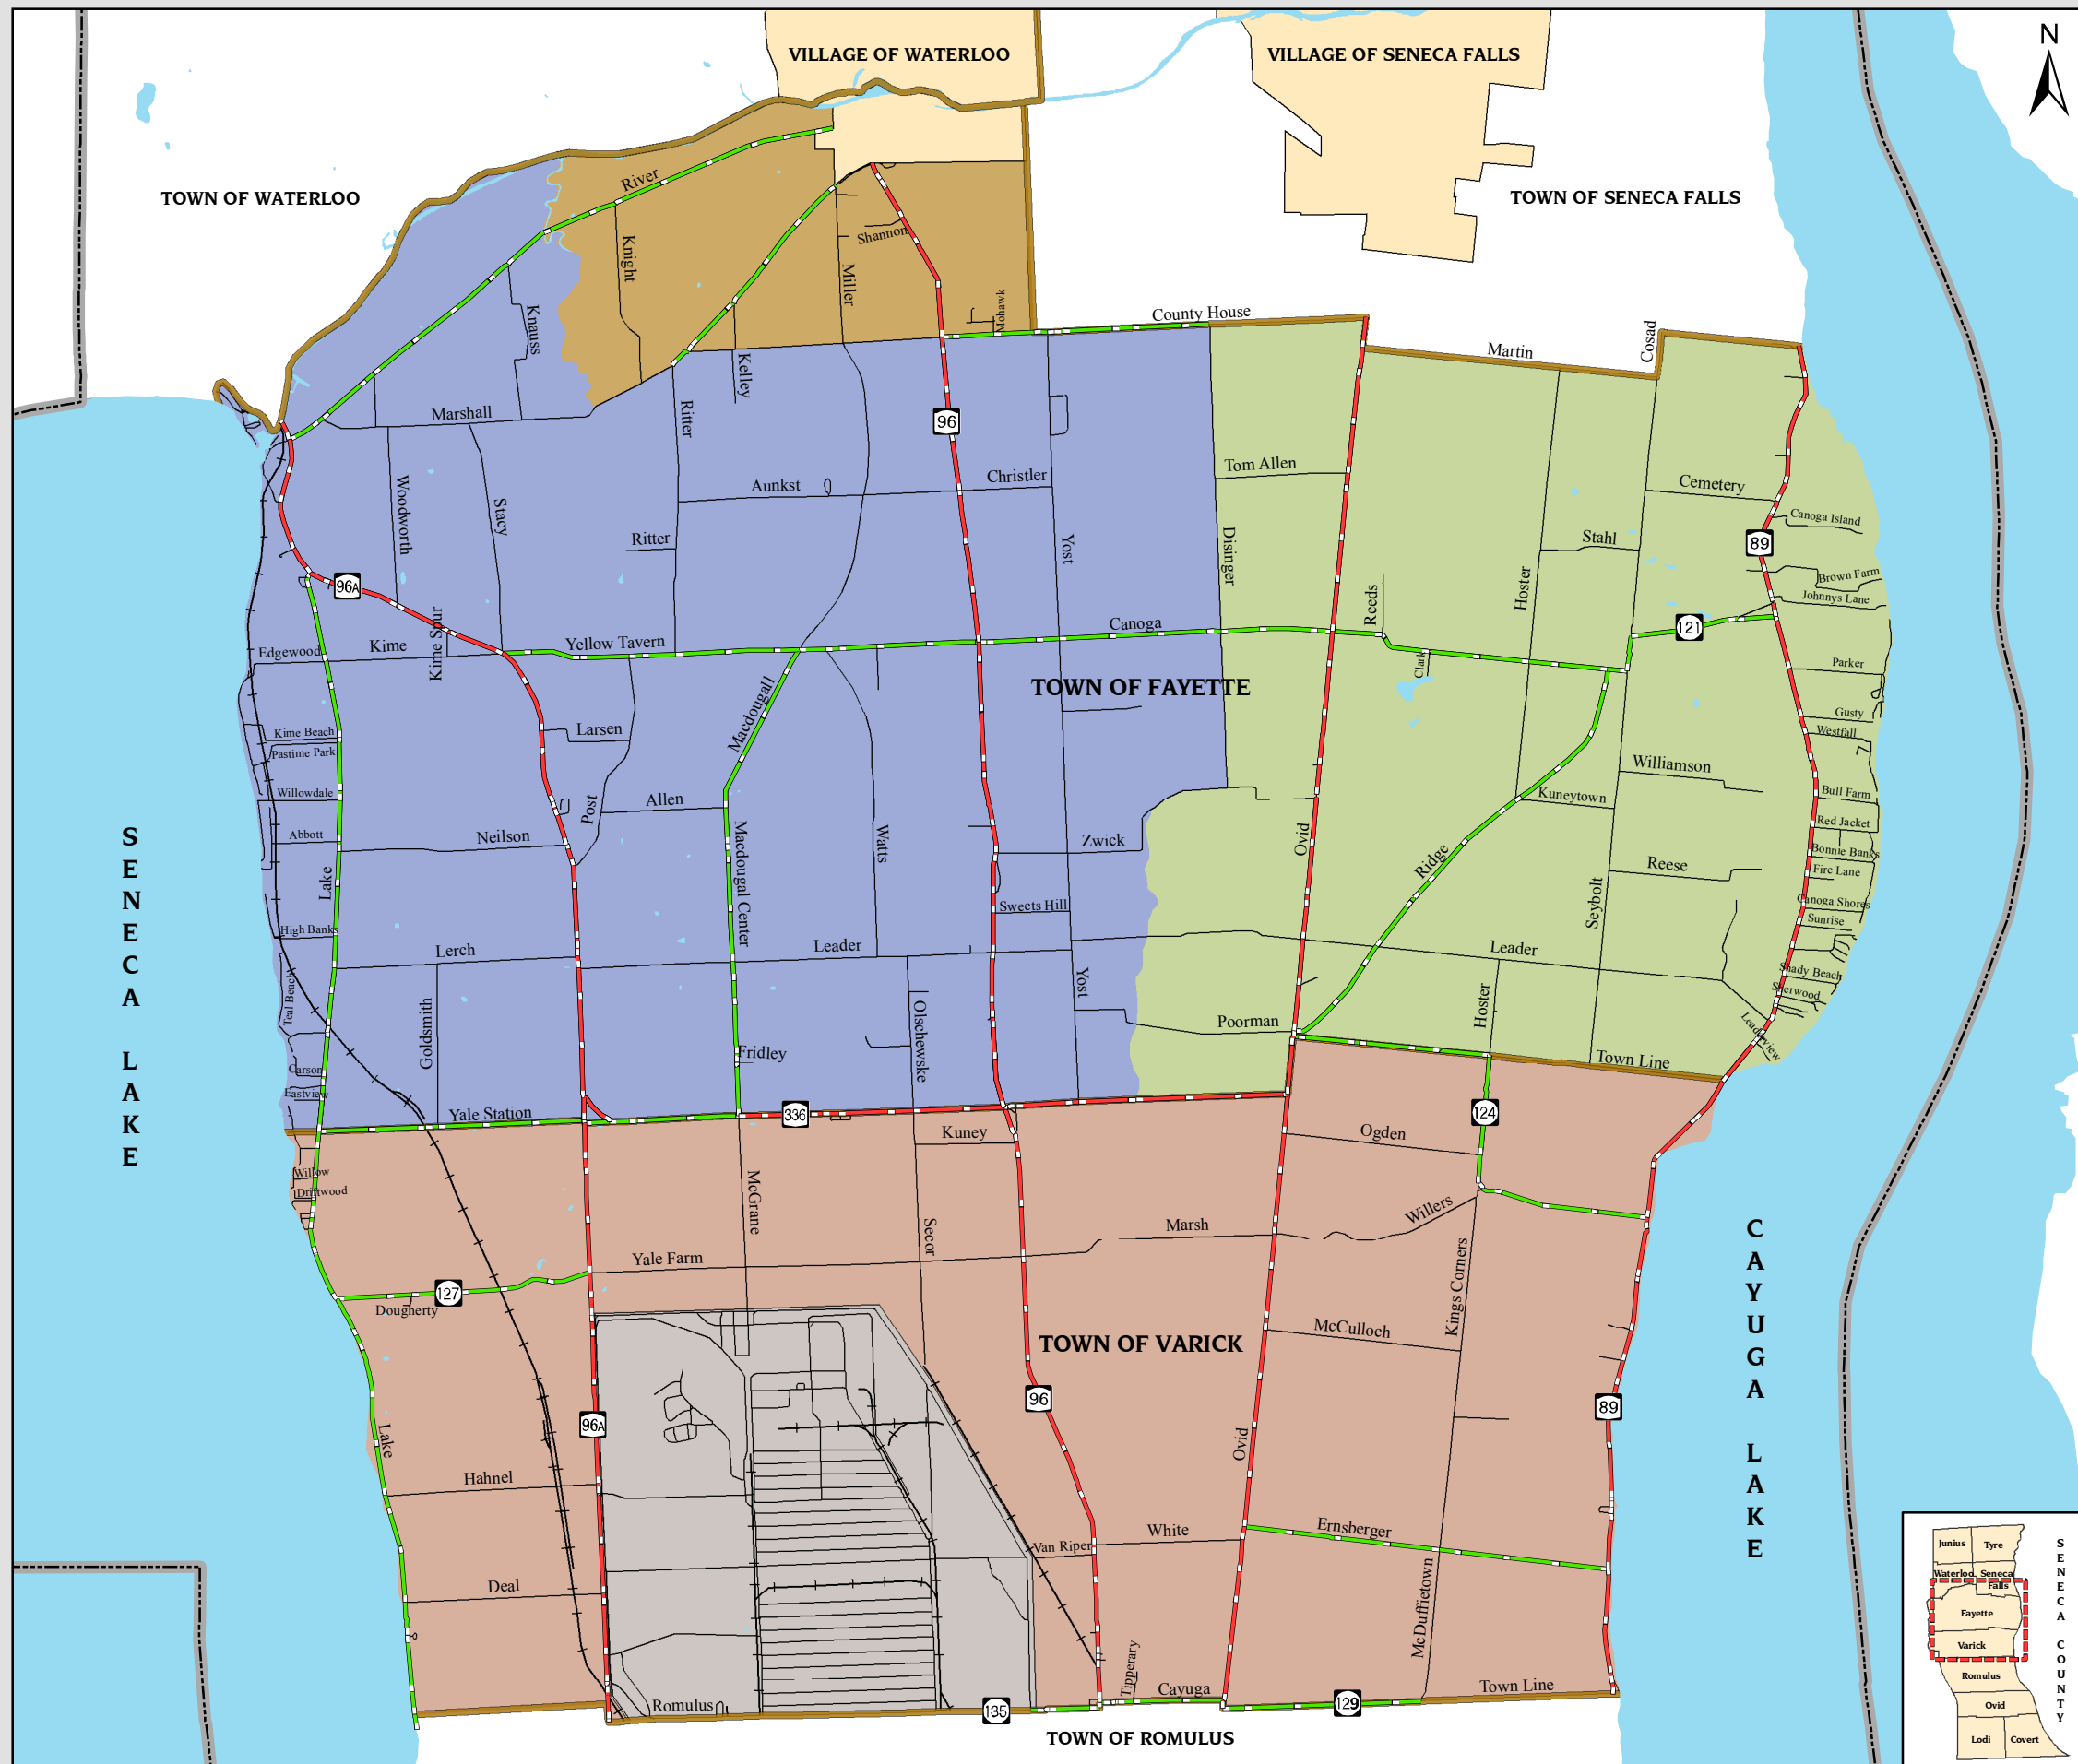

# FAYETTE AND VARICK COMPREHENSIVE PLAN

## Map 20 Voting Districts

### Legend

- Seneca County
- Town Boundaries
- Village Boundaries
- Seneca Army Depot
- State Roads
- County Roads
- Local Roads
- Railroads
- Voting District 3
- Voting District 4
- Voting District 5
- Voting District 22

### Data Sources:

Seneca County  
 NYS GIS Clearinghouse  
 MRB Group, P.C.

DATE:  
 JANUARY 2006

**Stuart I. Brown Associates, Inc.**  
 Planning and Management Consultants

**MRB** group  
 Engineering, Architecture, Surveying, P.C.